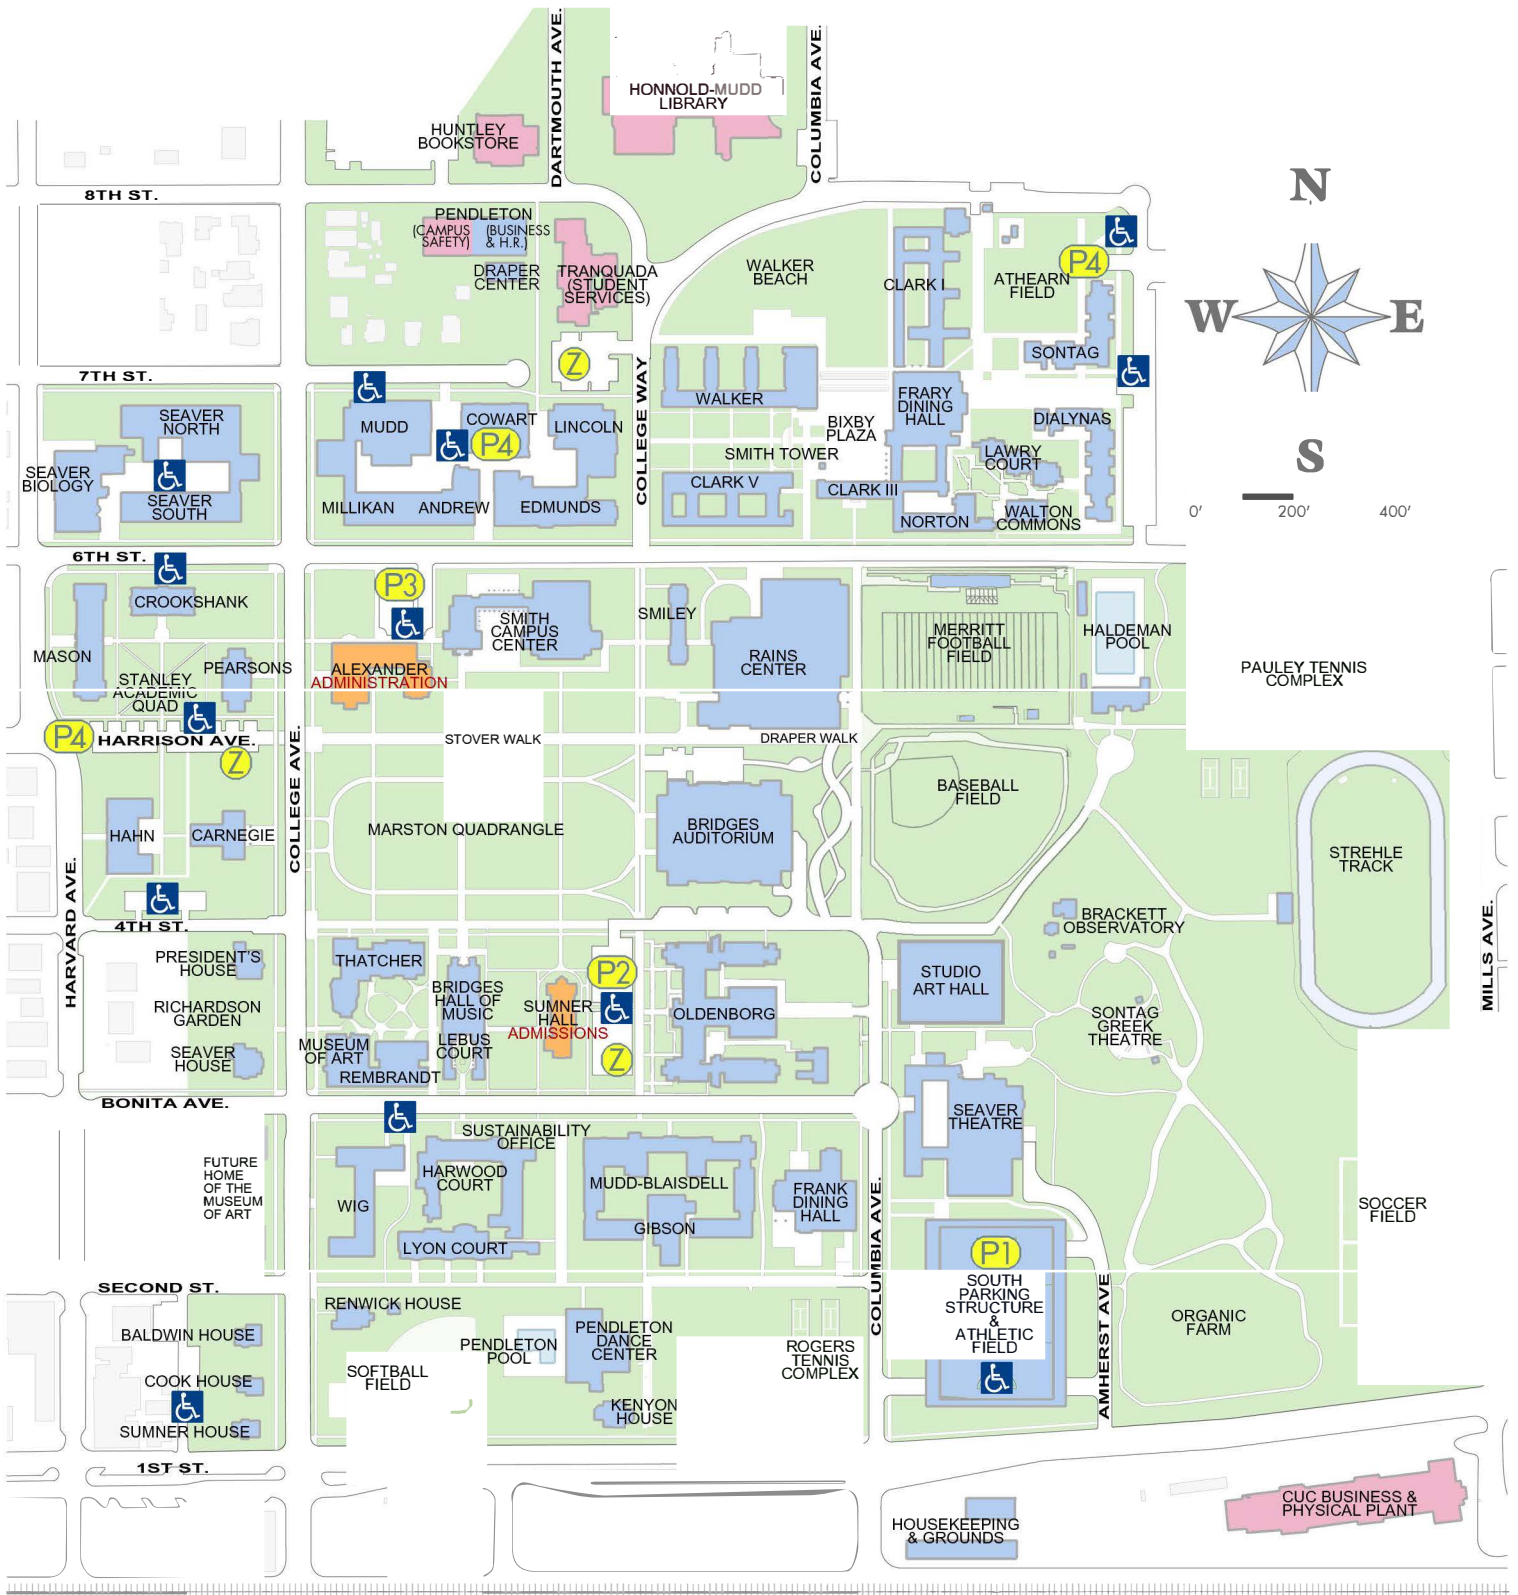

# Pomona College

## VISITORS' MAP

POMONA  
ADMISSIONS &  
ADMINISTRATION

OTHER POMONA  
FACILITIES

CLAREMONT UNIVERSITY  
CONSORTIUM FACILITIES

**(P1)** GENERAL  
PUBLIC  
PARKING

**(P2)** GUEST  
PARKING FOR  
ADMISSIONS

**(P3)** GUEST PARKING  
FOR ADMINISTRATION  
BUILDING

**(P4)** STUDENT AND/OR  
FACULTY/STAFF  
PARKING

**(Z)** ZIP CAR  
PARKING

HANDICAP  
PARKING

ON-STREET PARKING FOR THE GENERAL PUBLIC IS ALSO AVAILABLE ALONG COLLEGE AVENUE

ON-STREET PARKING FOR FACULTY/STAFF ONLY IS ALSO AVAILABLE ALONG BONITA AVENUE..